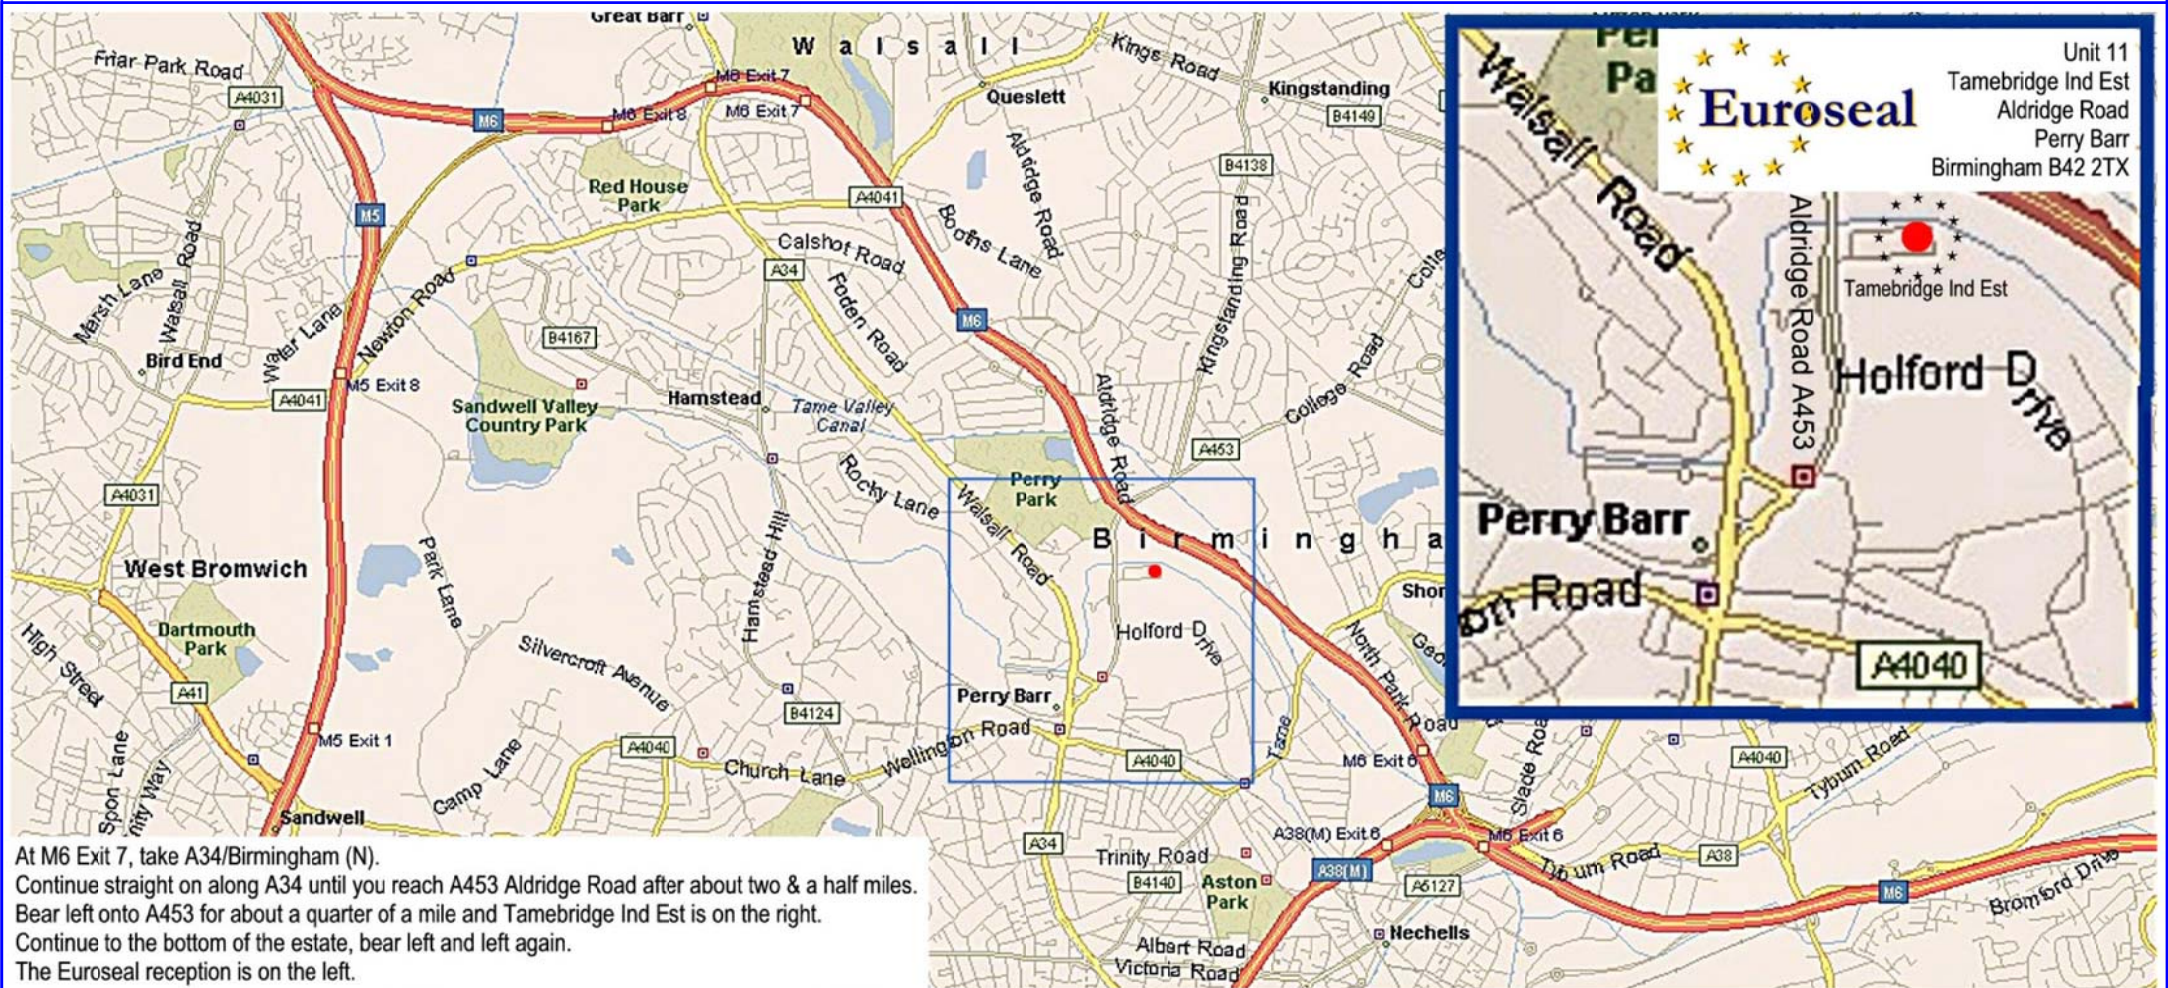

LOCATION

Euroseal Ltd
Units 6, 7,8 & 11
Tamebridge Industrial Est
Aldridge Road
Perry Barr
Birmingham B42 2TX
tel No 0121 344 4100
fax No 0121 344 4077

At M6 Exit 7, take A34/Birmingham (N).
Continue straight on along A34 until you reach A453 Aldridge Road after about two & a half miles.
Bear left onto A453 for about a quarter of a mile and Tamebridge Ind Est is on the right.
Continue to the bottom of the estate, bear left and left again.
The Euroseal reception is on the left.